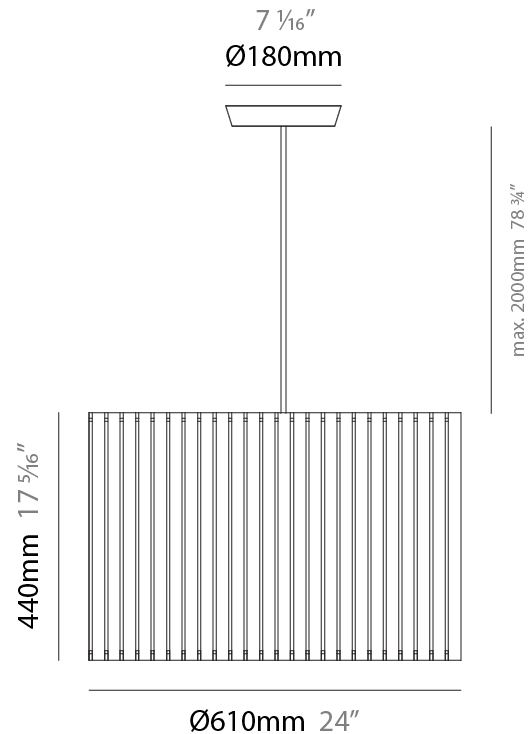

PROJECT	_____
TYPE	_____
SPECIFIER	_____
QUANTITY	_____
DATE	_____

LUZ OCULTA WOOD SUSPENSION

D51037- _____ - _____
base number   Finish Options   Finish Options

1. To build a product code in our configurator select the specify button on the base model # product page
2. To build a manual product code on this datasheet choose from the options listed below in blue font and add the suffix to the base model #

GENERAL

Series: Luz Oculta
Subseries: Luz Oculta Wood
Brand: Fambuena
Division: Design
Mounting Type: Suspension
Mounting Location: Ceiling
Subcategory: Pendant

PHYSICAL

Shape: Rectangle
Diameter (mm): 610
Diameter (in): 24
Height (mm): 440
Height (in): 17 ⁵/₁₆
Light Distribution: Direct / Indirect
Fixture Finish: [DOW / NAT](#)
Holder Finish: BRA / BRZ
Fixture Material: Metal / Wood
Cable Details: Cable length 2000mm / 79"

ELECTRICAL

Number of Lamps: 1
Lamp Type: LED Retrofit
Lamp Shape: A19
Bulb Included: Bulb Not Included
Max. Wattage Per Lamp (W): 12
Lamp Base: E26
Input Voltage (V): 120
Upon Request: 277Vac / GU24

LED

OPTICAL

RATINGS AND CERTIFICATIONS

Certified By: Certified for North American Standards
IP rating: IP20