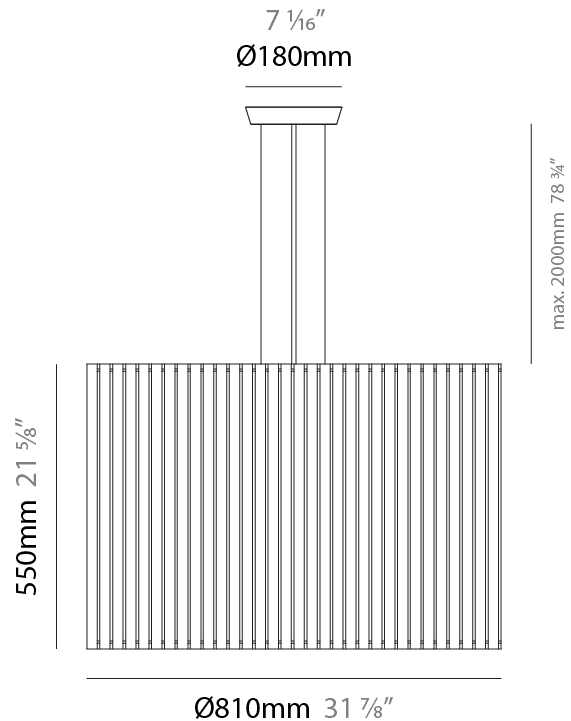

PROJECT	_____
TYPE	_____
SPECIFIER	_____
QUANTITY	_____
DATE	_____

LUZ OCULTA WOOD SUSPENSION

D51035-

base number	Finish Options	Finish Options

1. To build a product code in our configurator select the specify button on the base model # product page
2. To build a manual product code on this datasheet choose from the options listed below in blue font and add the suffix to the base model #

GENERAL

Series: Luz Oculta
Subseries: Luz Oculta Wood
Brand: Fambuena
Division: Design
Mounting Type: Suspension
Mounting Location: Ceiling
Subcategory: Pendant

PHYSICAL

Shape: Rectangle
Diameter (mm): 810
Diameter (in): 31 ⁷/₈
Height (mm): 550
Height (in): 21 ⁵/₈
Light Distribution: Direct / Indirect
Fixture Finish: DOW / NAT
Holder Finish: BRA / BRZ
Fixture Material: Metal / Wood
Cable Details: Cable length 2000mm / 79"

ELECTRICAL

Number of Lamps: 3
Lamp Type: LED Retrofit
Lamp Shape: A19
Bulb Included: Bulb Not Included
Total Output Wattage (W): 36
Max. Wattage Per Lamp (W): 12
Lamp Base: E26
Input Voltage (V): 120
Upon Request: 277Vac / GU24

LED

OPTICAL

RATINGS AND CERTIFICATIONS

Certified By: Certified for North American Standards
IP rating: IP20