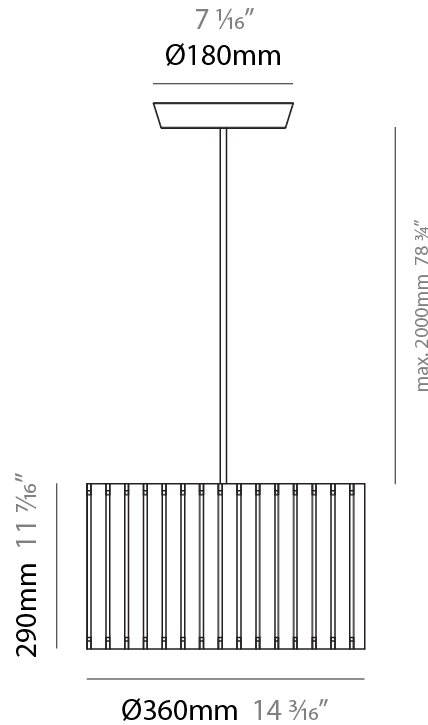

LUZ OCULTA WOOD SUSPENSION

D51039- _____ - _____

base number   Finish Options   Finish Options

1. To build a product code in our configurator select the specify button on the base model # product page
2. To build a manual product code on this datasheet choose from the options listed below in blue font and add the suffix to the base model #

GENERAL

Series: Luz Oculta
Subseries: Luz Oculta Wood
Brand: Fambuena
Division: Design
Mounting Type: Suspension
Mounting Location: Ceiling
Subcategory: Pendant

PHYSICAL

Shape: Rectangle
Diameter (mm): 360
Diameter (in): 14 ³/₁₆
Height (mm): 290
Height (in): 11 ⁷/₁₆
Light Distribution: Direct / Indirect
Fixture Finish: [DOW / NAT](#)
Holder Finish: BRA / BRZ
Fixture Material: Metal / Wood
Cable Details: Cable length 2000mm / 79"

ELECTRICAL

Number of Lamps: 1
Lamp Type: LED Retrofit
Lamp Shape: A19
Bulb Included: Bulb Not Included
Max. Wattage Per Lamp (W): 7
Lamp Base: E26
Input Voltage (V): 120
Upon Request: 277Vac / GU24

LED

OPTICAL

RATINGS AND CERTIFICATIONS

Certified By: Certified for North American Standards
IP rating: IP20

PROJECT
TYPE
SPECIFIER
QUANTITY
DATE